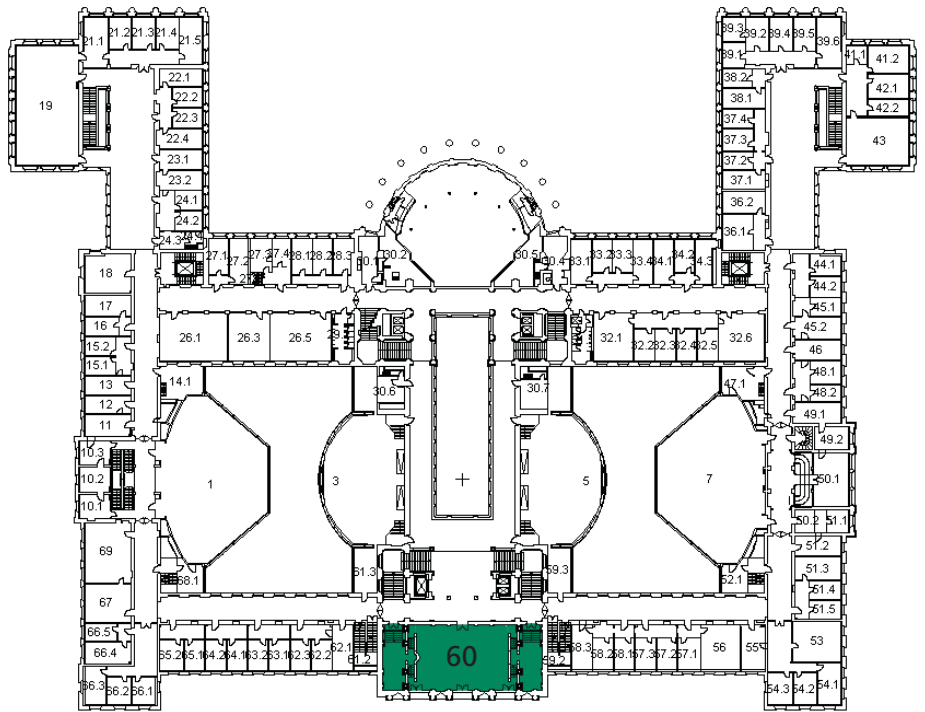

ETH Zurich
Building HG G 60
Semper Aula
Rämistrasse 101
8092 Zurich

The Semper Aula (60) is located in the 2nd floor of the ETH main building, reachable by staircase/lift

Map

From the Zurich main station: Tram 6 oder 10
From the airport: Tram 10 directly to the ETH or
suburban railway to the main station