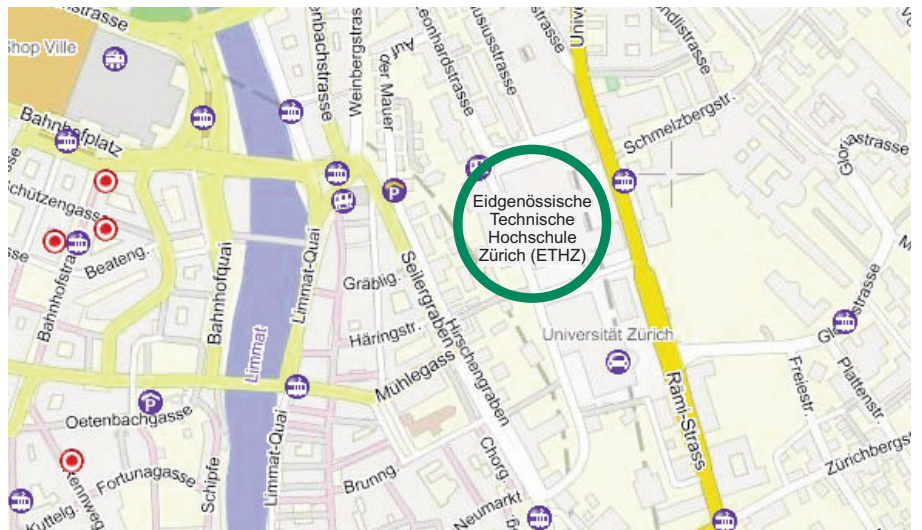

ETH Zurich
Building HG G 60
Semper Aula
Rämistrasse 101
8092 Zurich

The Semper Aula (60) is located in the 2nd floor of the ETH main building, reachable by staircase/lift

Map

From the Zurich main station: Tram 6 oder 10
From the airport: Tram 10 directly to the ETH or
suburban railway to the main station